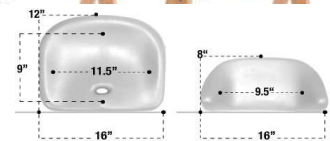

Standard Features

3-Point Pelvic belt

Easily adjustable seat and foot plate

Made from natural hardwood

Wipe clean with warm water and mild soap

Height Right Measurements

Seat Plate	25d x 41.25w cm
Seat Plate height range from floor	41.25-60 cm
Foot Plate	25d x 41.25w cm
Foot Plate height range from floor	10-37.5 cm
Overall Dimensions	12.5w x 82.5h x 52.5d cm
Tray Height from floor	65 cm
Maximum user weight	113 kg

Height Right Optional Accessories

Soft Touch Liner Seat and Back Cushions

Provides additional lateral support and comfort

Available in **Chocolate**, **Lilac** and **Cherry**

Soft Touch Liner and Seat and Back Cushion Measurements