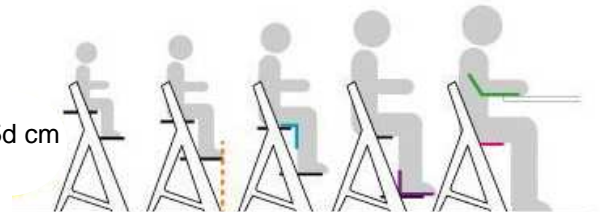

Height Right

Special Tomato Height Right - Stylish Comfortable Seating

Proper seating and positioning is important!

The Height Right Chair is a stylish seating system developed for children and teens with mild to moderate physical involvement at home, school, therapy or daycare!

Grows with your child, a height and depth adjustable seat and footplate, the height right assures a secure, comfortable fit for children of varying sizes aged 6 months to 113kg.

The Height Right has also been designed with durability in eliminating the need for costly seating replacements. Easy to care for the height right can be safely wiped clean with mild disinfectants - perfect for use with multiple children!

Standard Features

3-Point Pelvic belt

Easily adjustable seat and foot plate

Made from natural hardwood

Wipe clean with warm water and mild soap

Height Right Measurements

Seat Plate	25d x 41.25w cm
Seat Plate height range from floor	41.25-60 cm
Foot Plate	25d x 41.25w cm
Foot Plate height range from floor	10-37.5 cm
Overall Dimensions	12.5w x 82.5h x 52.5d cm
Tray Height from floor	65 cm
Maximum user weight	113 kg